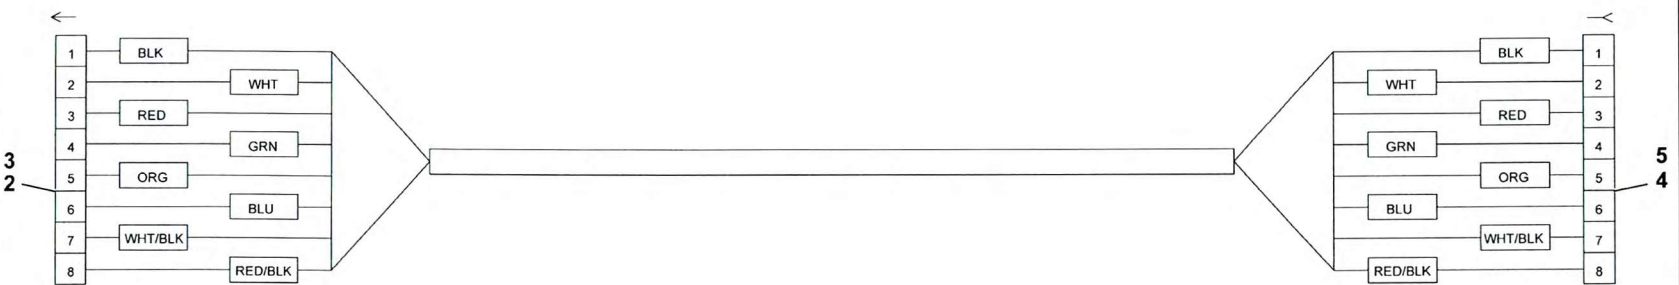

Manitowoc Crane Group

6512100854

(SHEET 1 OF 1)